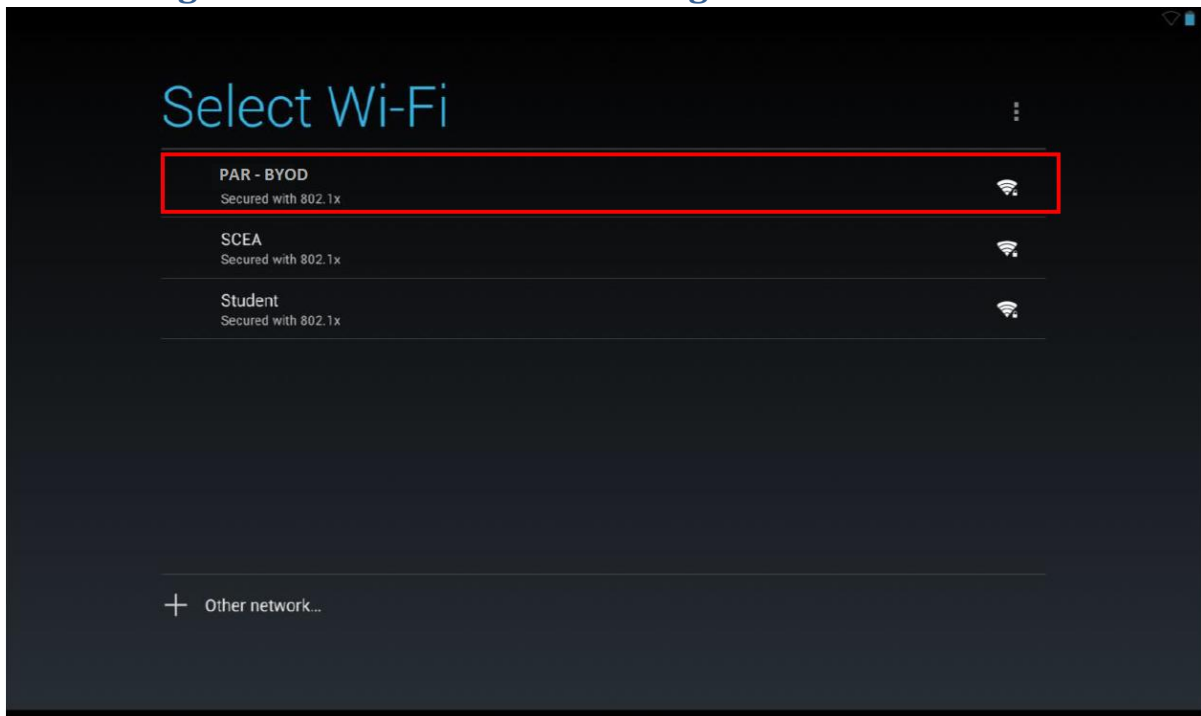

Connecting Android Devices to the College Wi-Fi

In the Identity field, enter: SCEANET\username (for example, SCEANET\LITTLEJO12). In the Password field, enter the password for your user account.