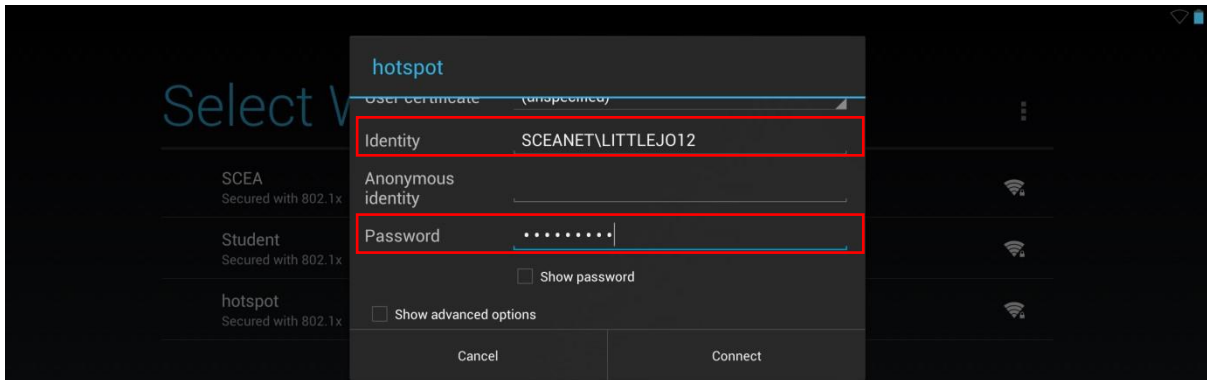

Connecting Android to College Wi-Fi

Go to Settings>Wifi and tap on "hotspot".

In the Identity field, enter: SCEANET\username (for example, SCEANET\LITTLEJO12). In the Password field, enter the password for your user account.